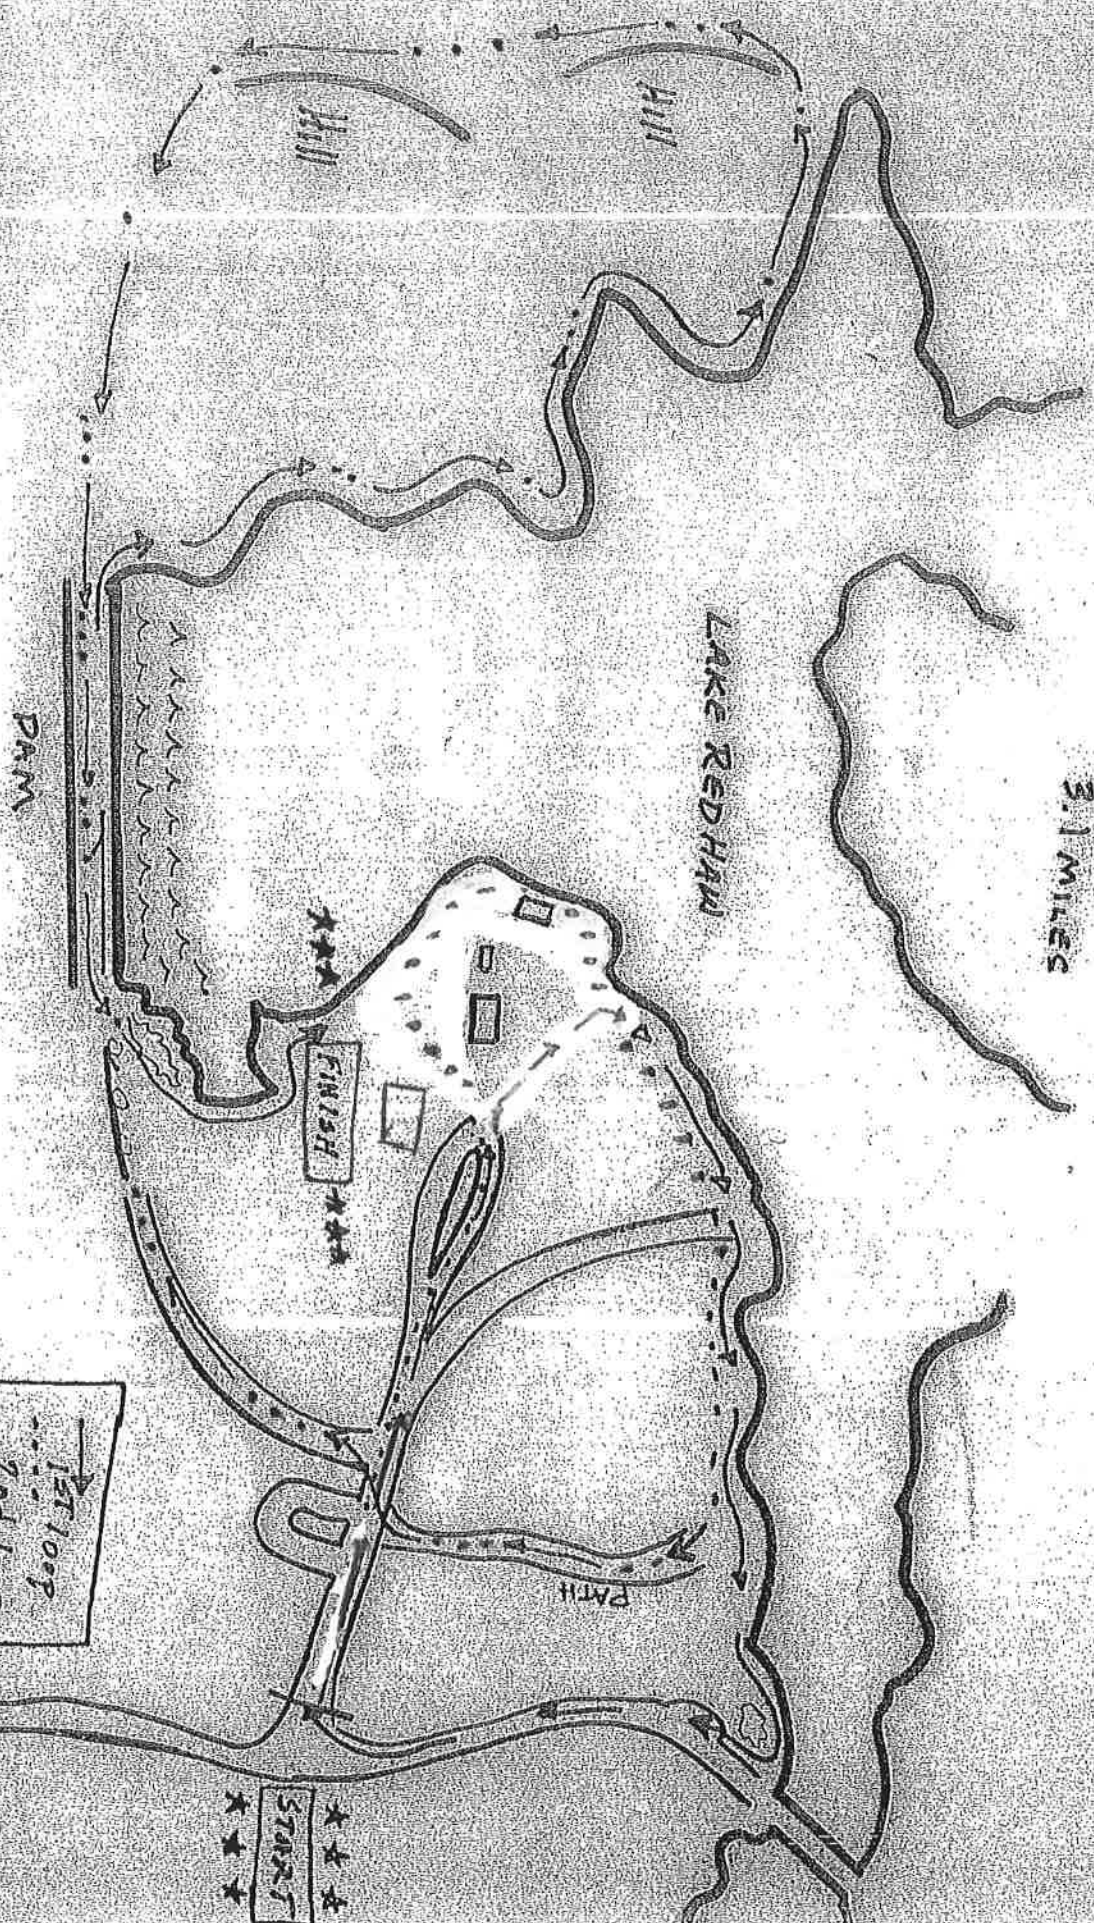

Jr. High
2.9 miles

VARSITY - JV

BOYS & GIRLS

3.1 MILES

— 1st loop
- - - 2nd loop

FINISH ***

START

LAKE REDHAW

PATH

Hill

Hill

PAM