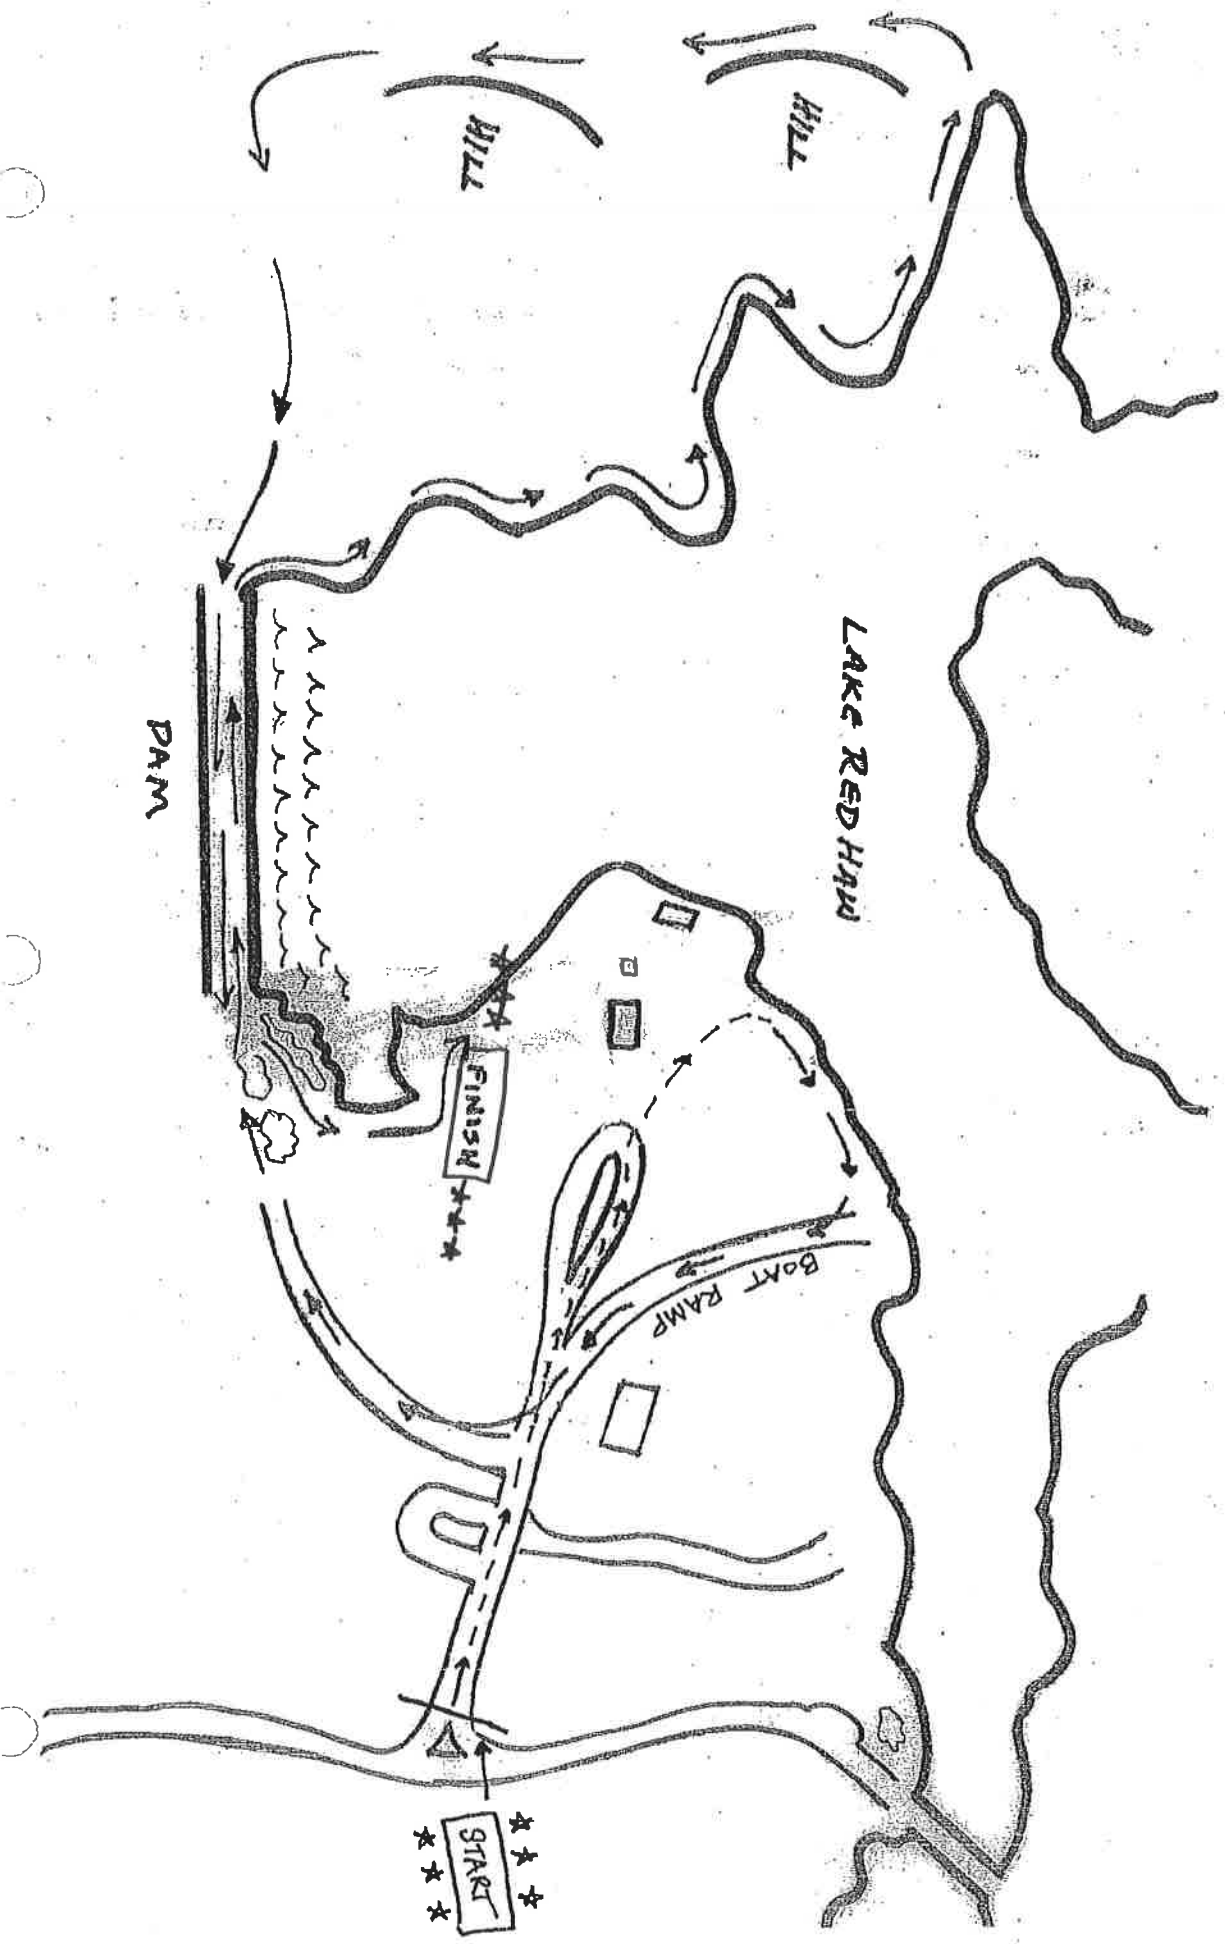

Jr. High
2.9 miles

VARSITY - JV

BOYS & GIRLS

3.1 MILES

— 1st loop
- - - 2nd loop

FINISH ***

START

LAKE REDHAW

PATH

Hill

Hill

PAM